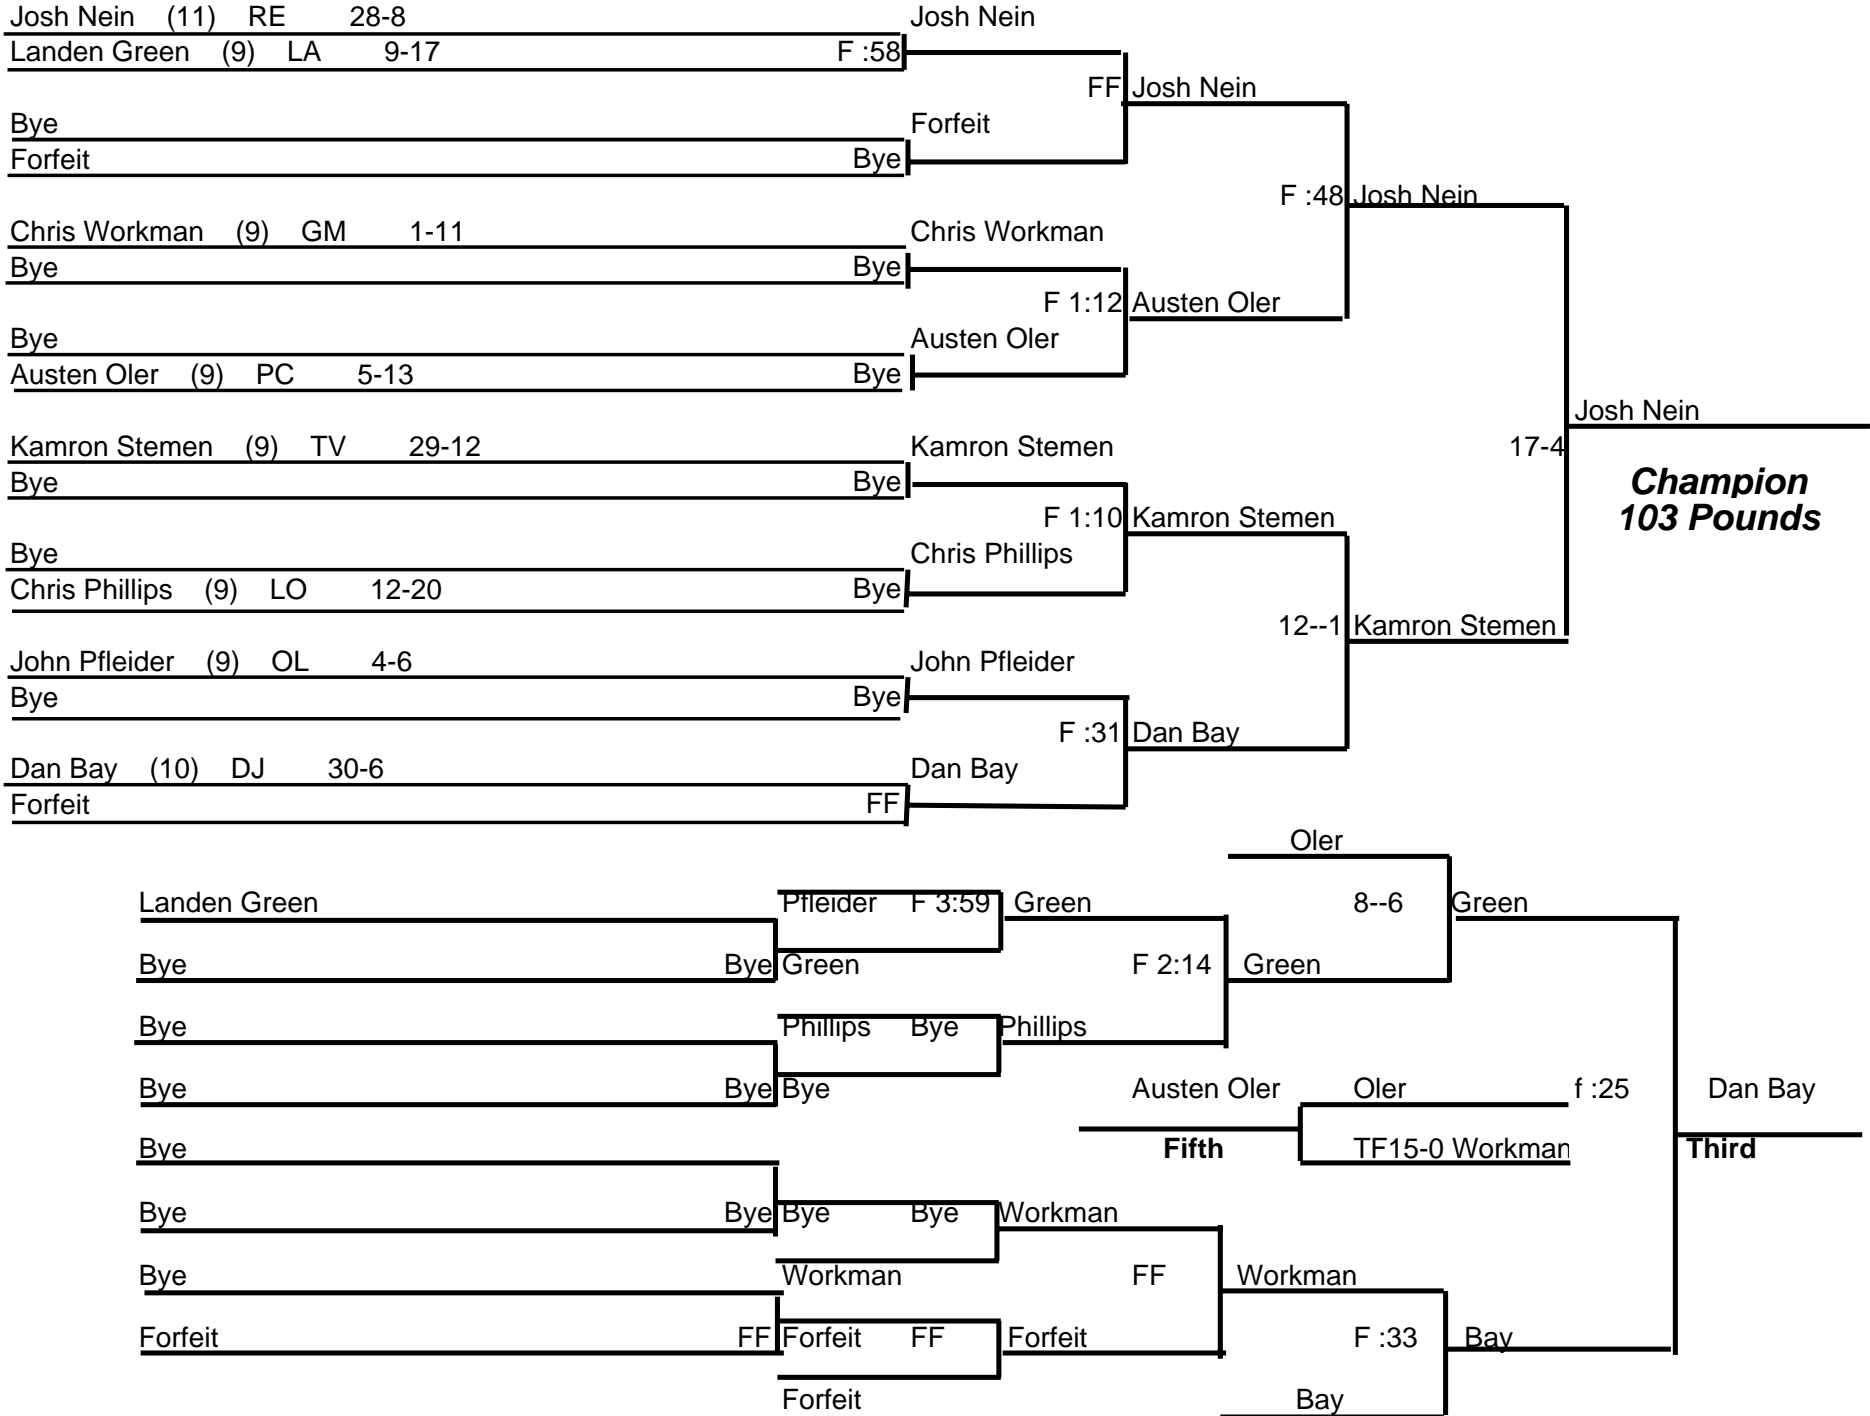

2008 Pickerington Central Sectionals