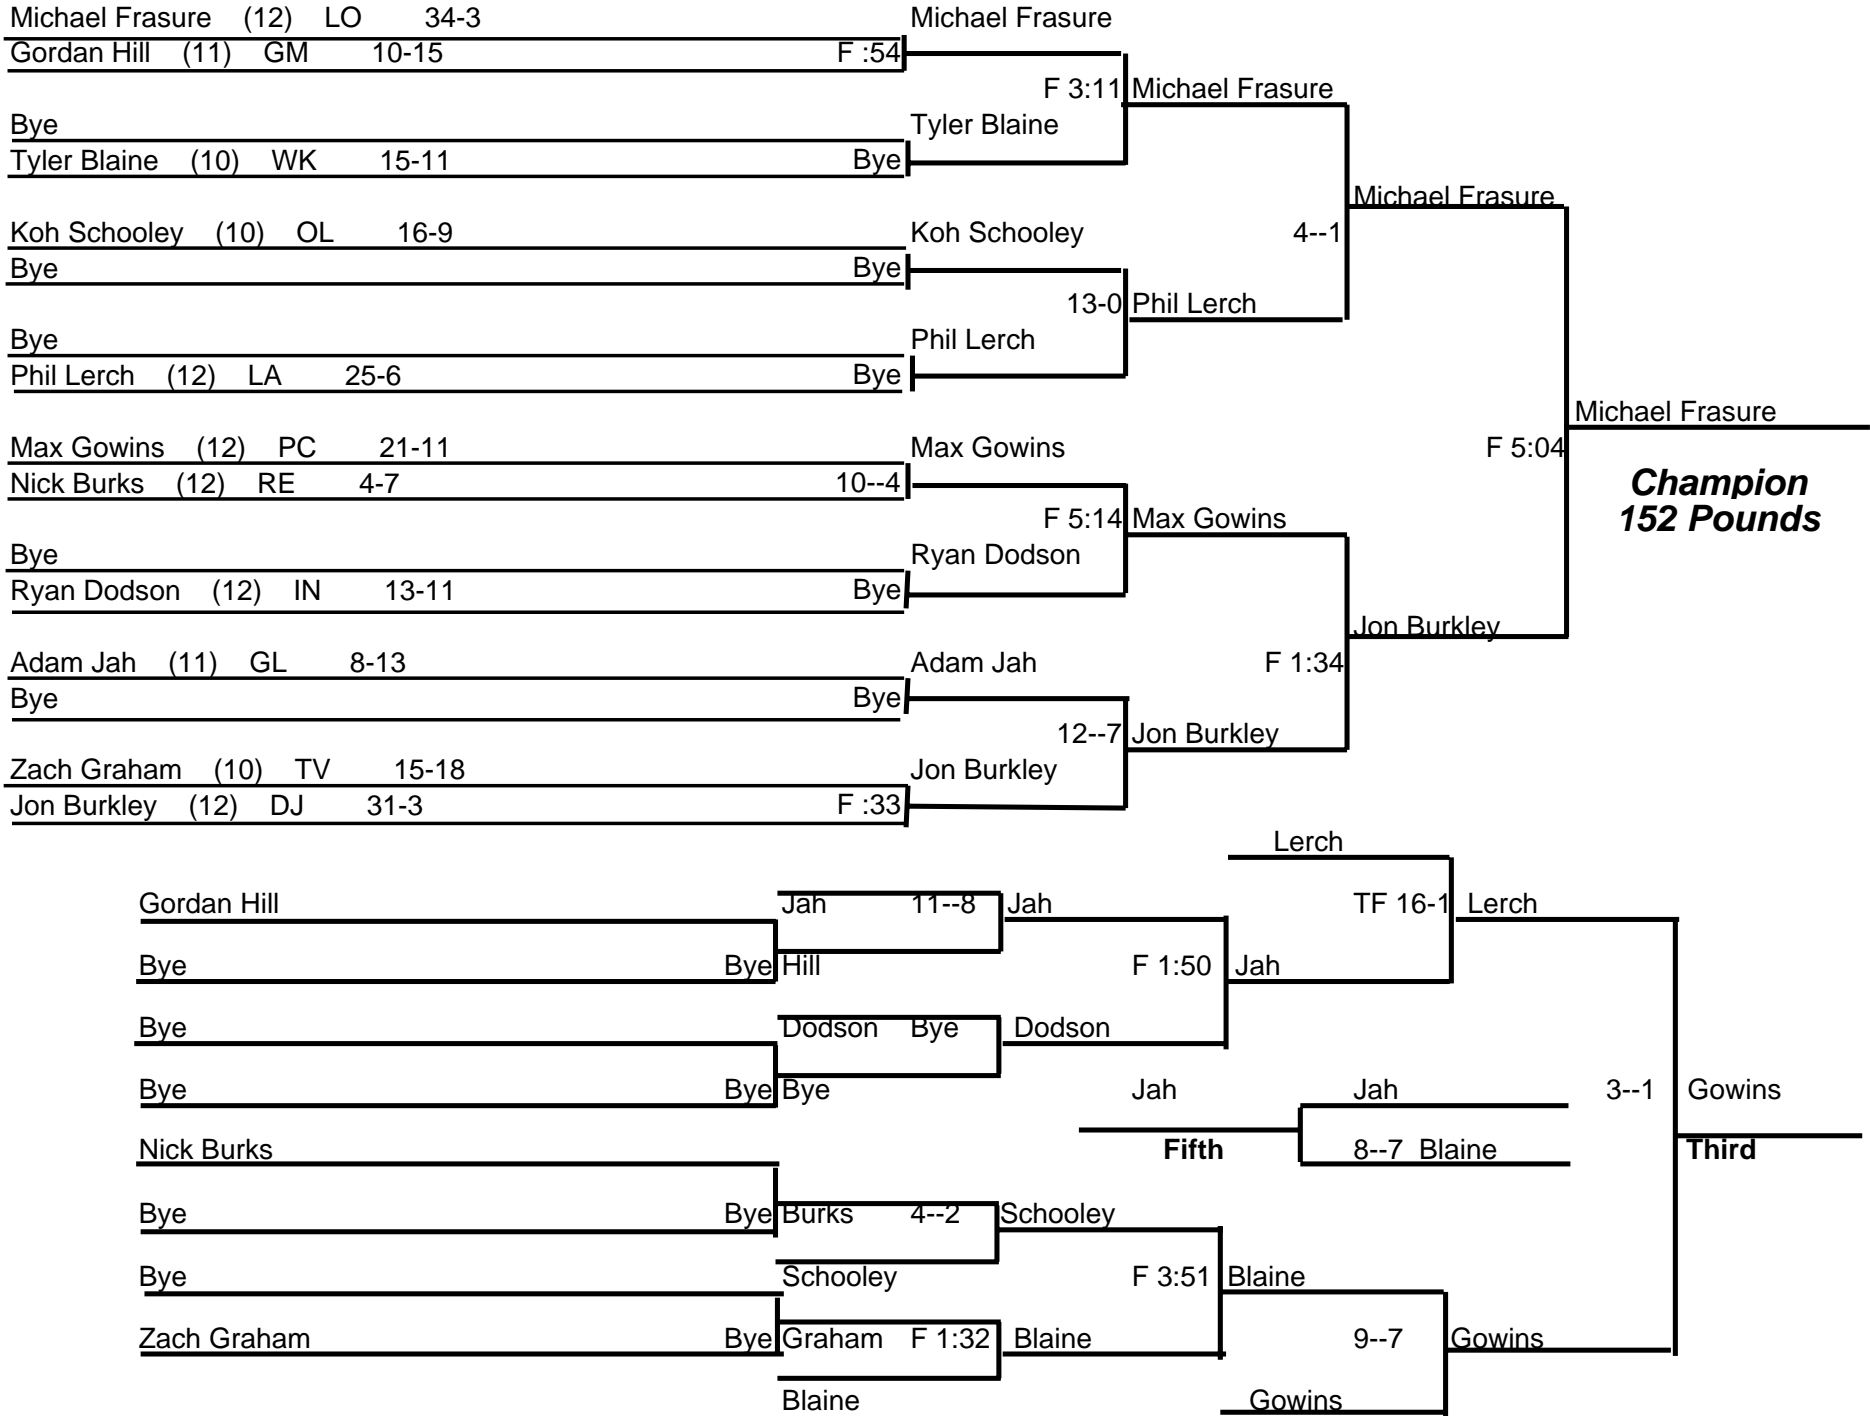

2008 Pickerington Central Sectionals