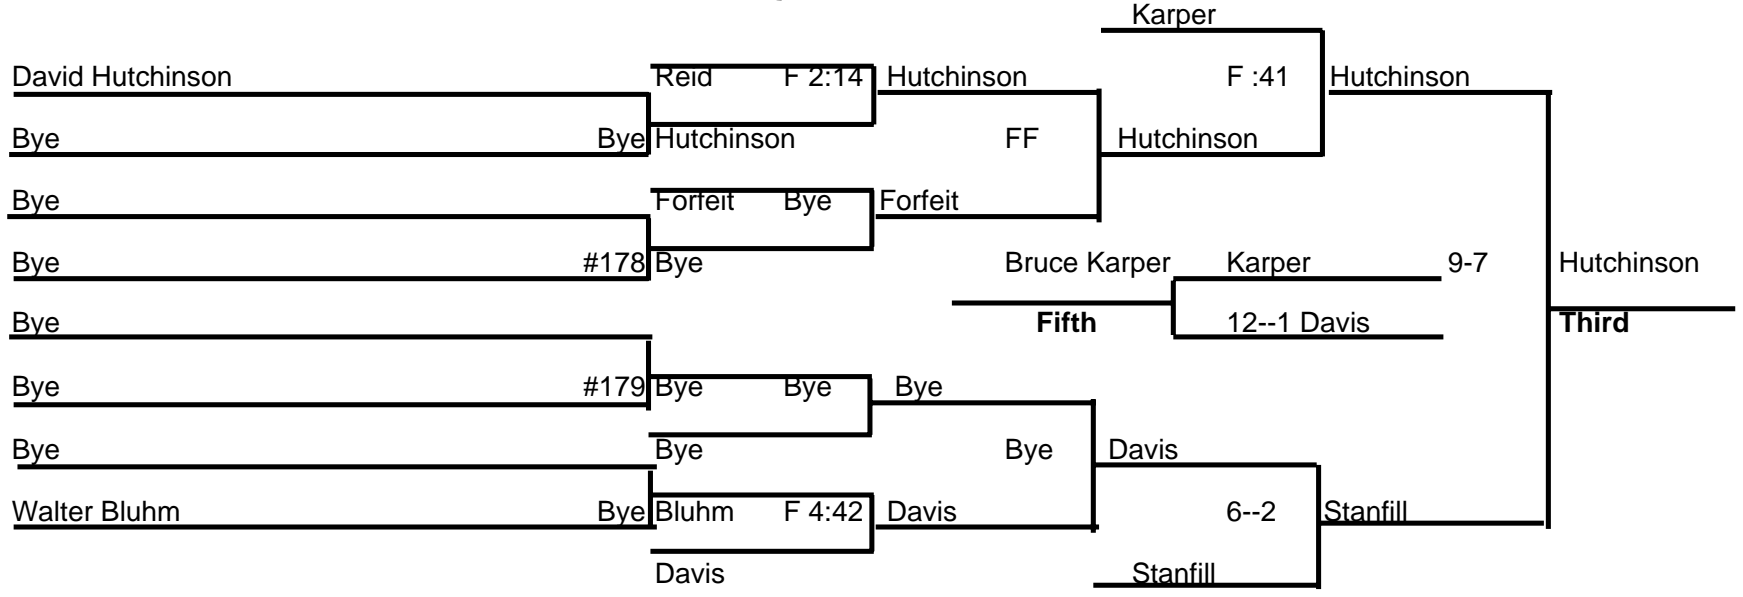

2008 Pickerington Central Sectionals