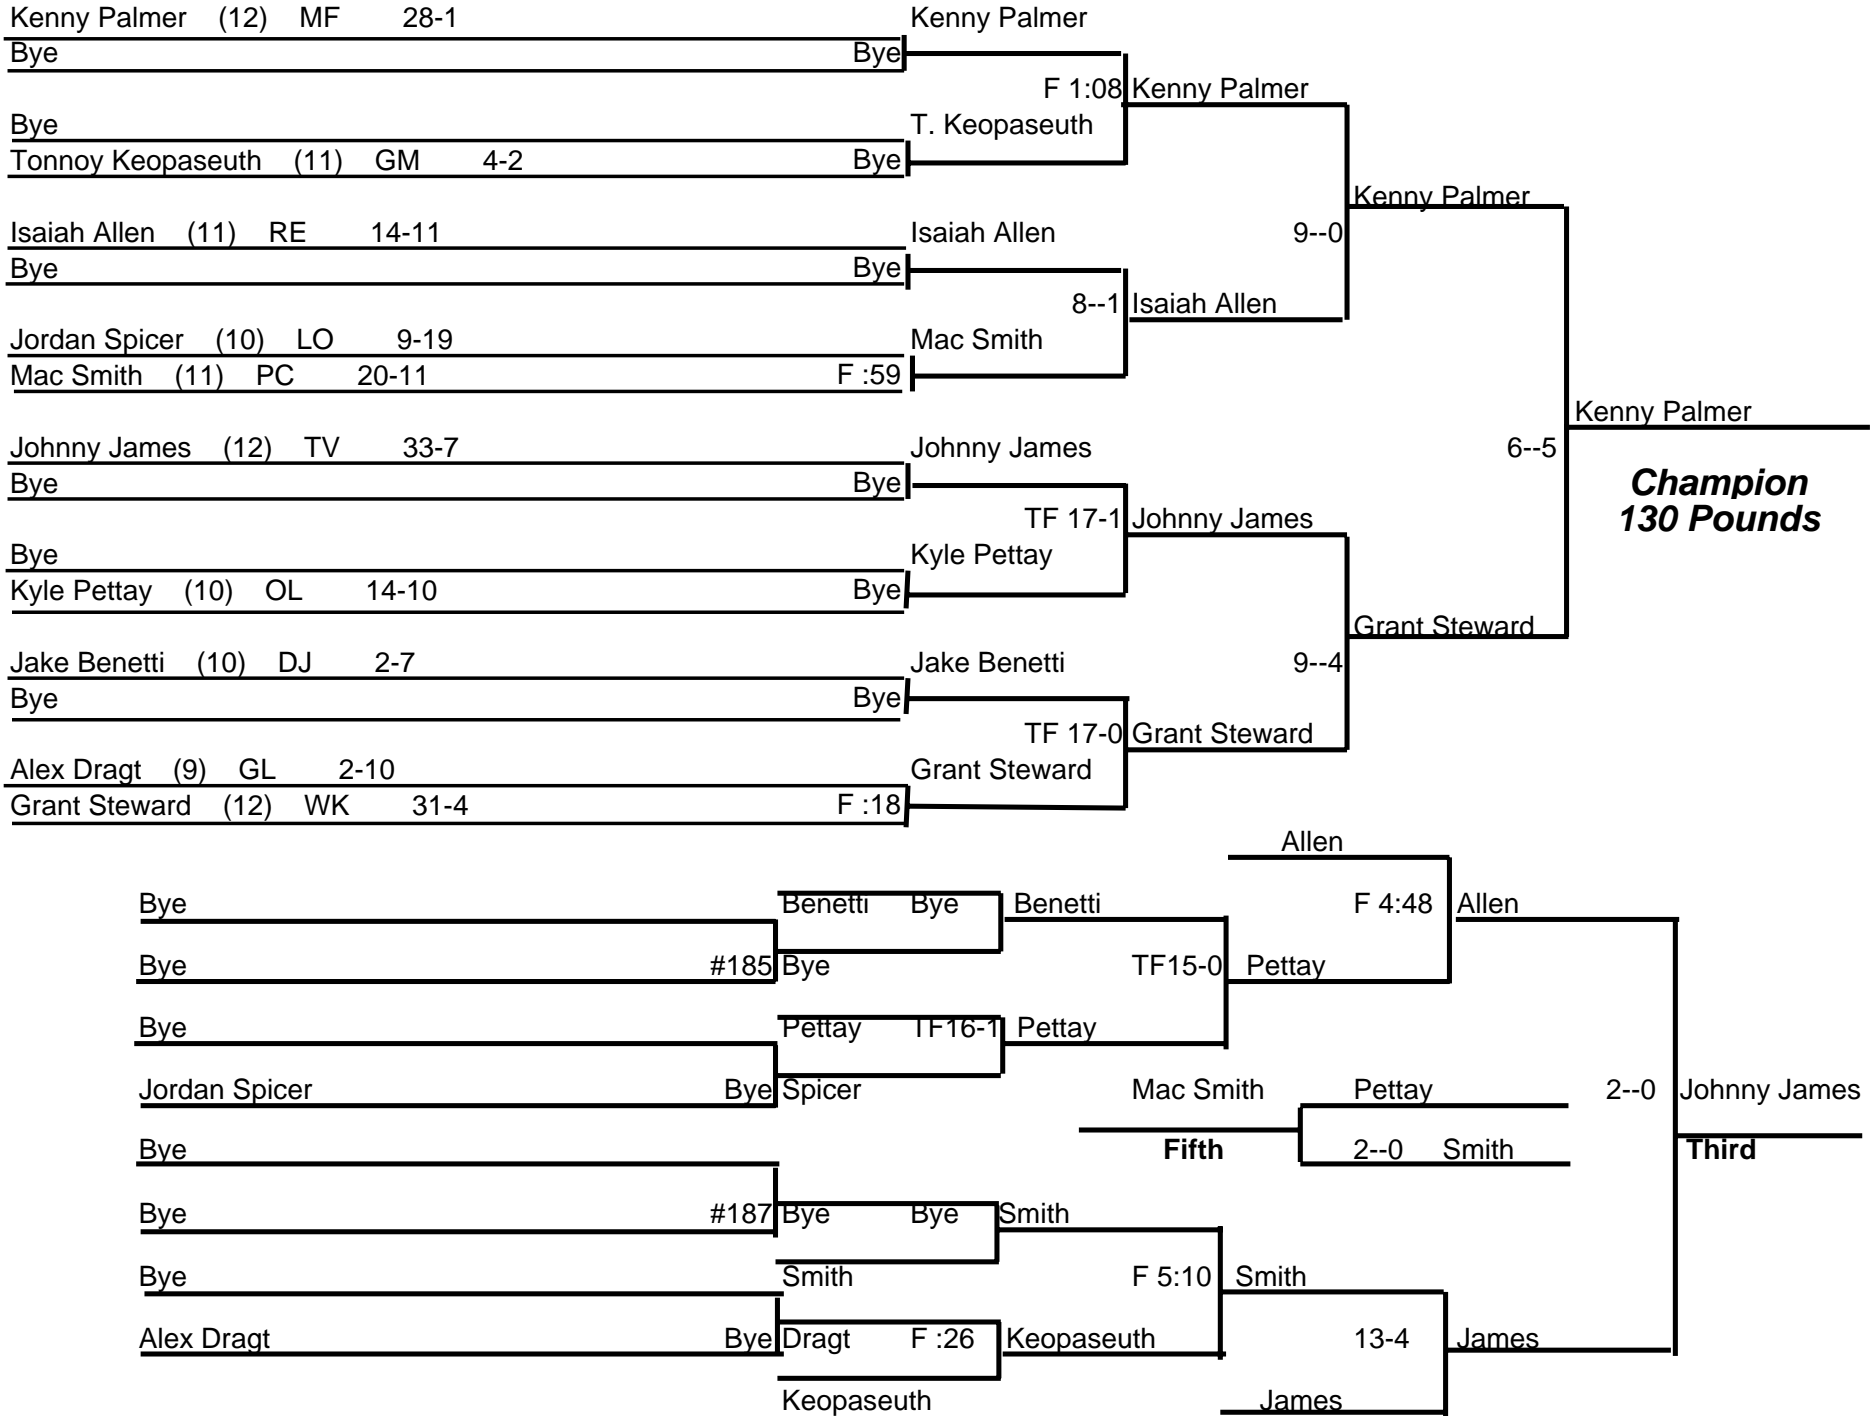

2008 Pickerington Central Sectionals