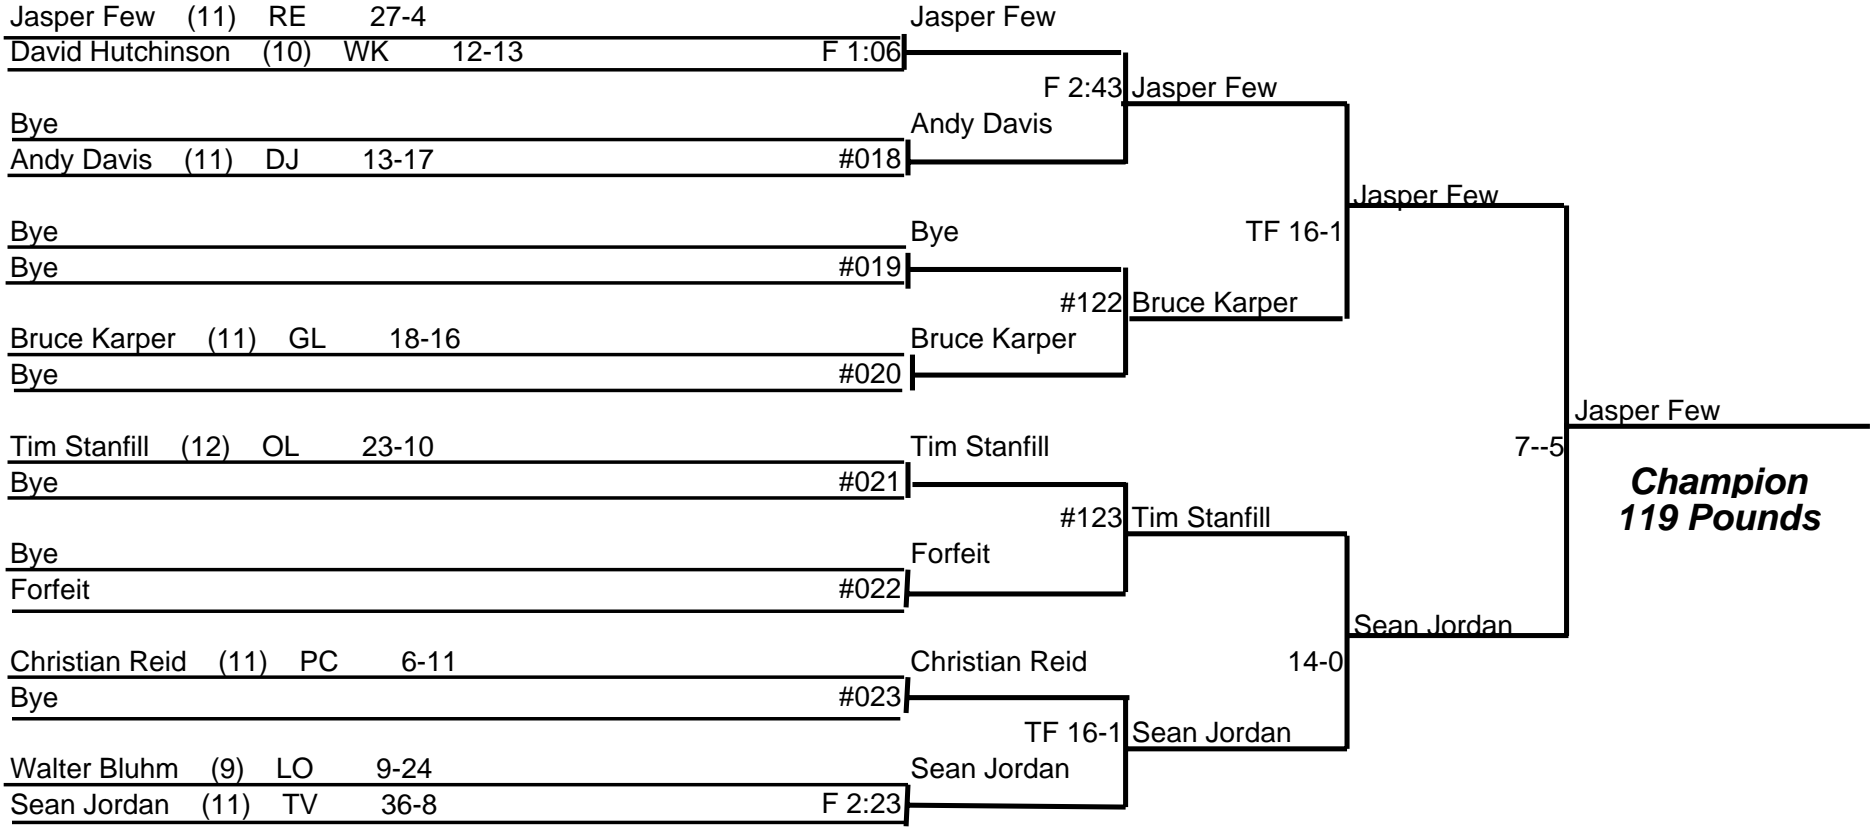

2008 Pickerington Central Sectionals