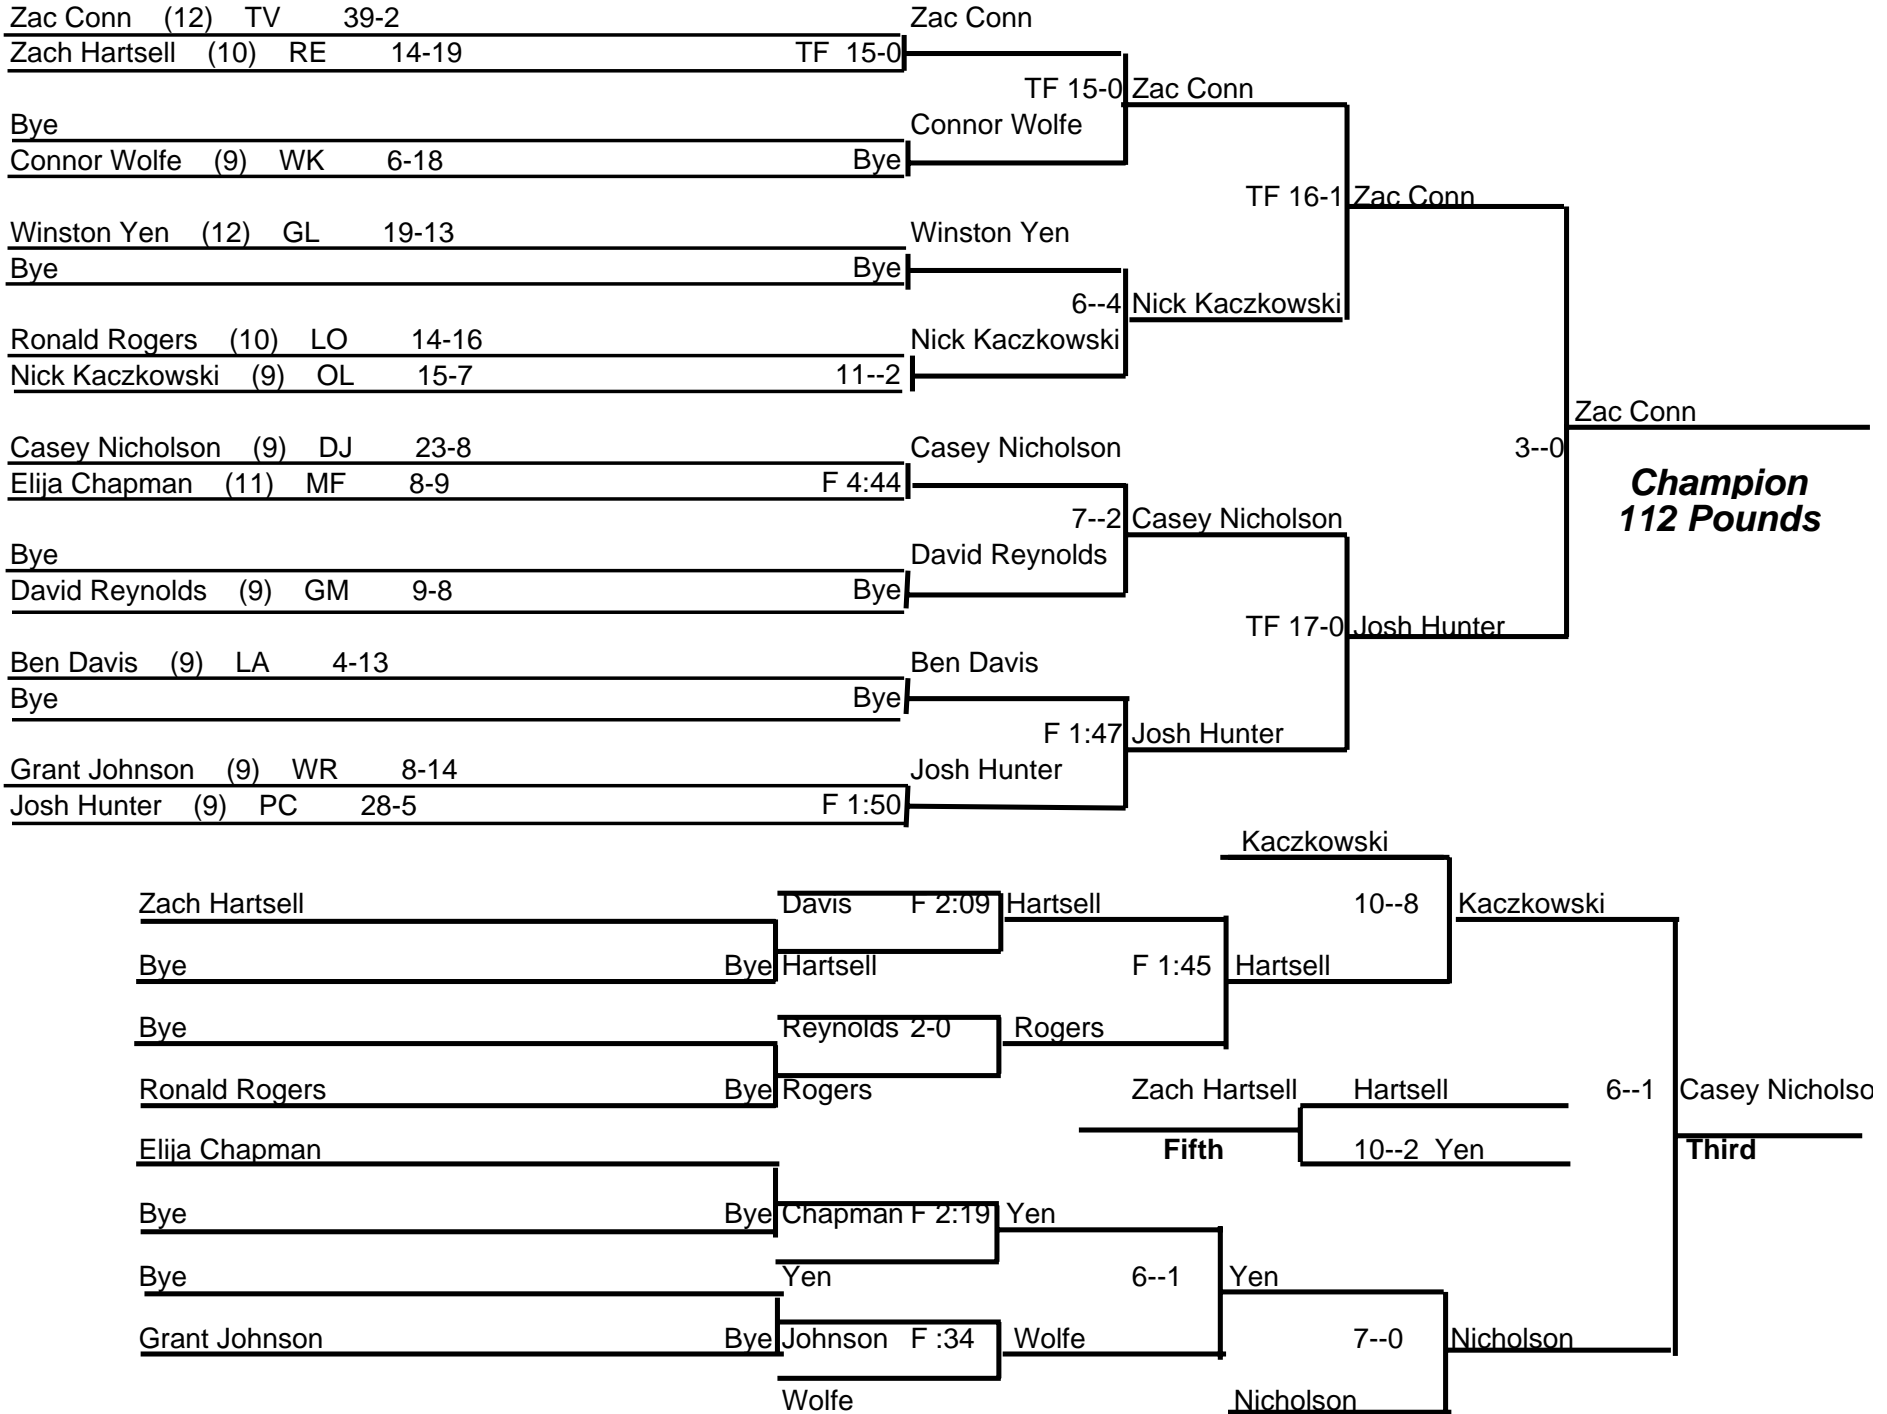

2008 Pickerington Central Sectionals