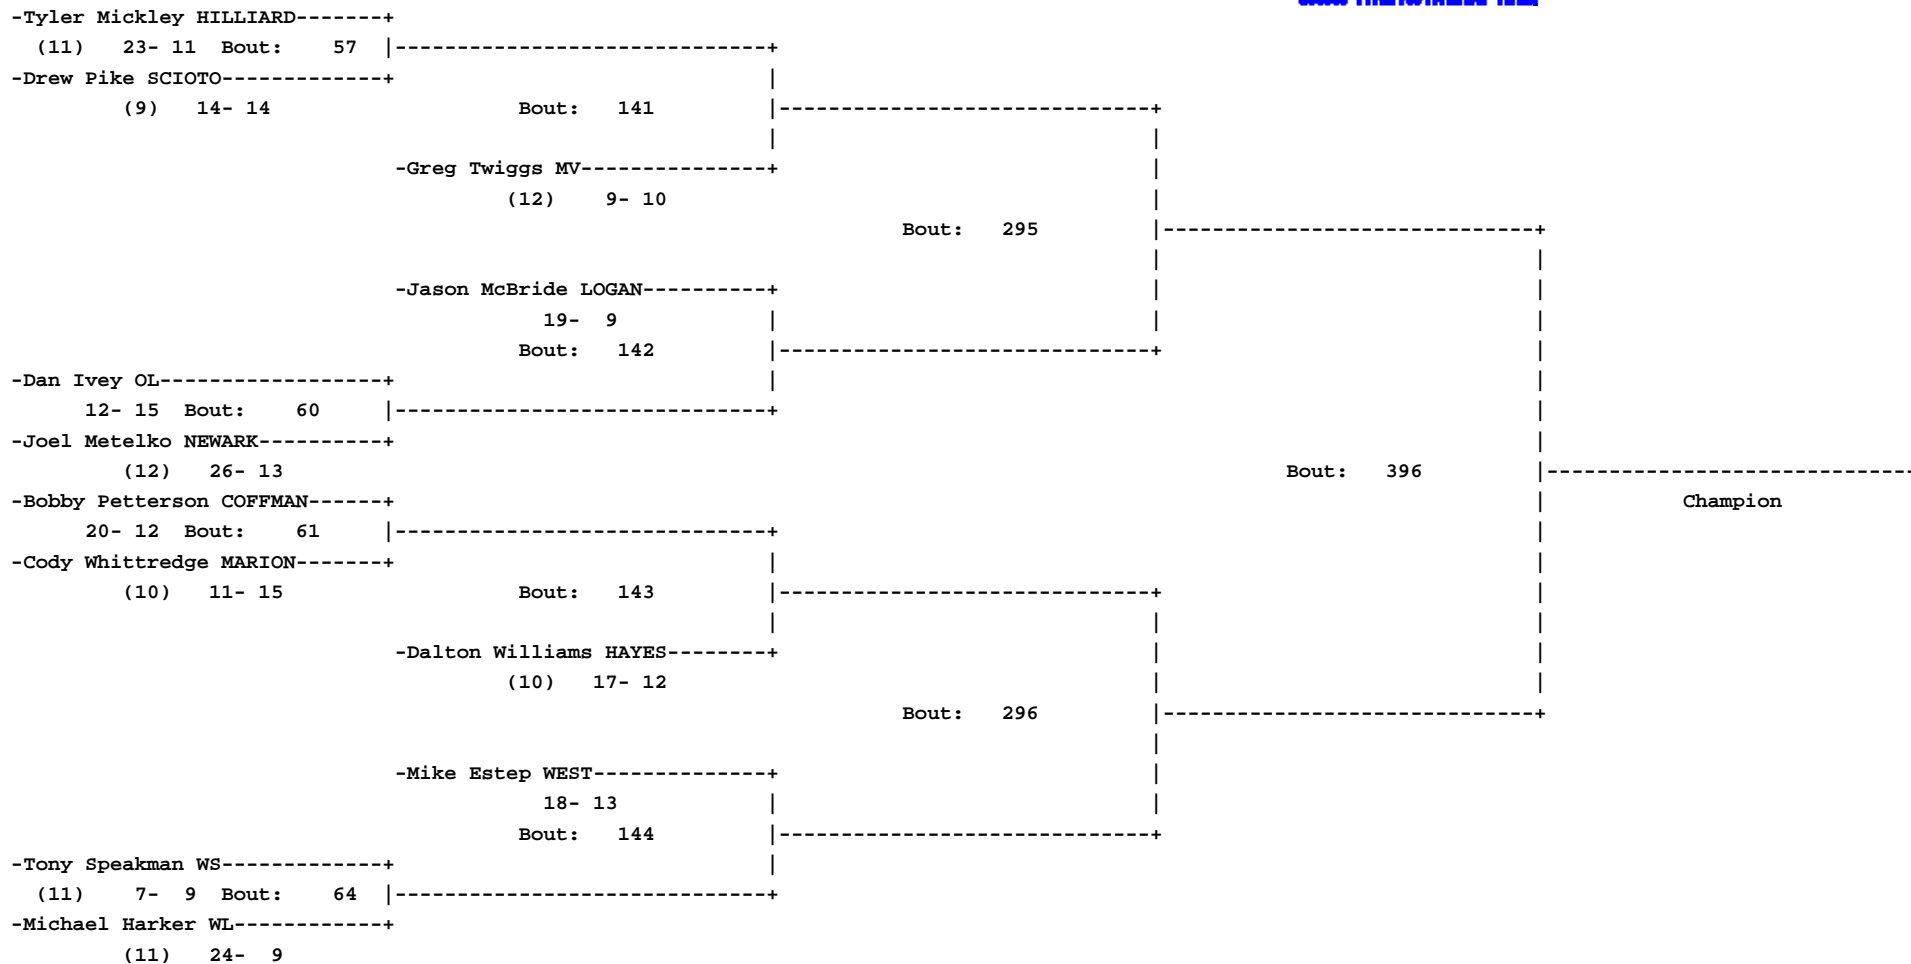

2006 DIVISION I - WESTLAND
CENTRAL DISTRICT SECTIONAL TOURNAMENT

145

OhioWrestler E-Group

www.OhioWrestler.com