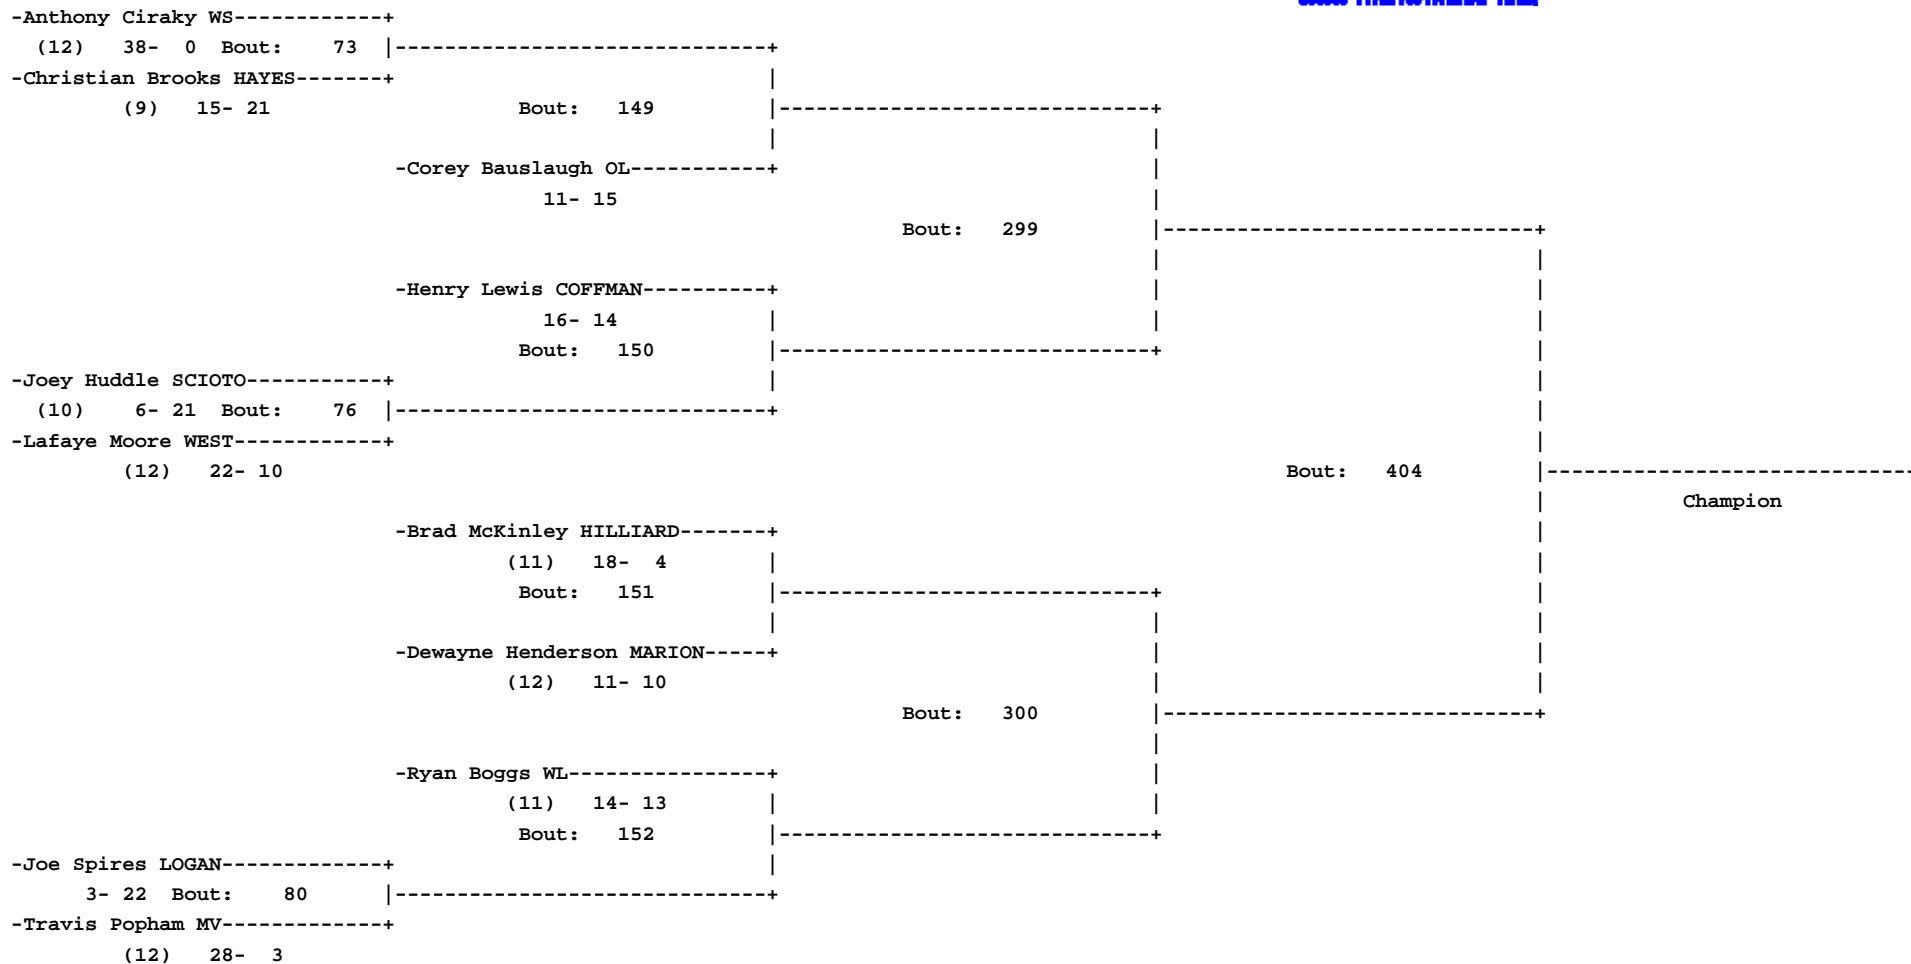

2006 DIVISION I - WESTLAND
CENTRAL DISTRICT SECTIONAL TOURNAMENT

145

OhioWrestler E-Group

www.OhioWrestler.com

2006 DIVISION I - WESTLAND
CENTRAL DISTRICT SECTIONAL TOURNAMENT

160

OhioWrestler E-Group

www.OhioWrestler.com