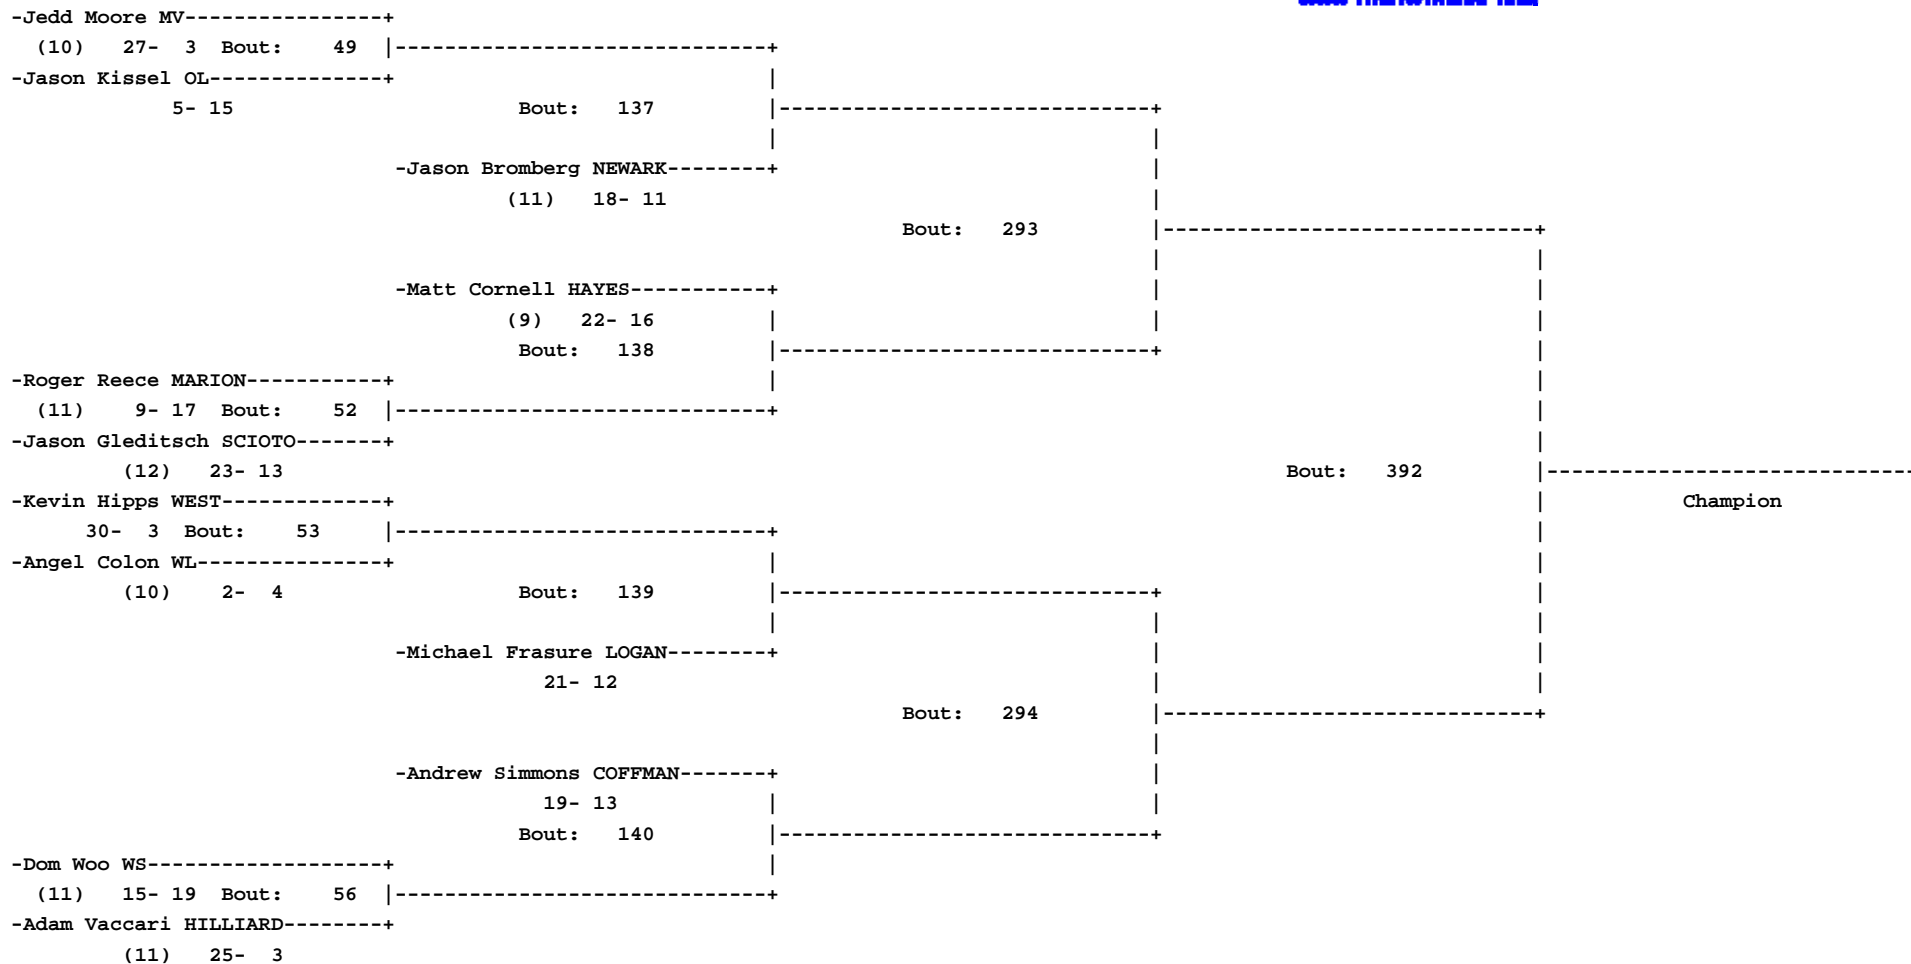

2006 DIVISION I - WESTLAND
CENTRAL DISTRICT SECTIONAL TOURNAMENT

130

OhioWrestler E-Group

www.OhioWrestler.com

**2006 DIVISION I - WESTLAND
CENTRAL DISTRICT SECTIONAL TOURNAMENT**

140

Ohio Wrestler E-Group

www.Ohiowrestler.com