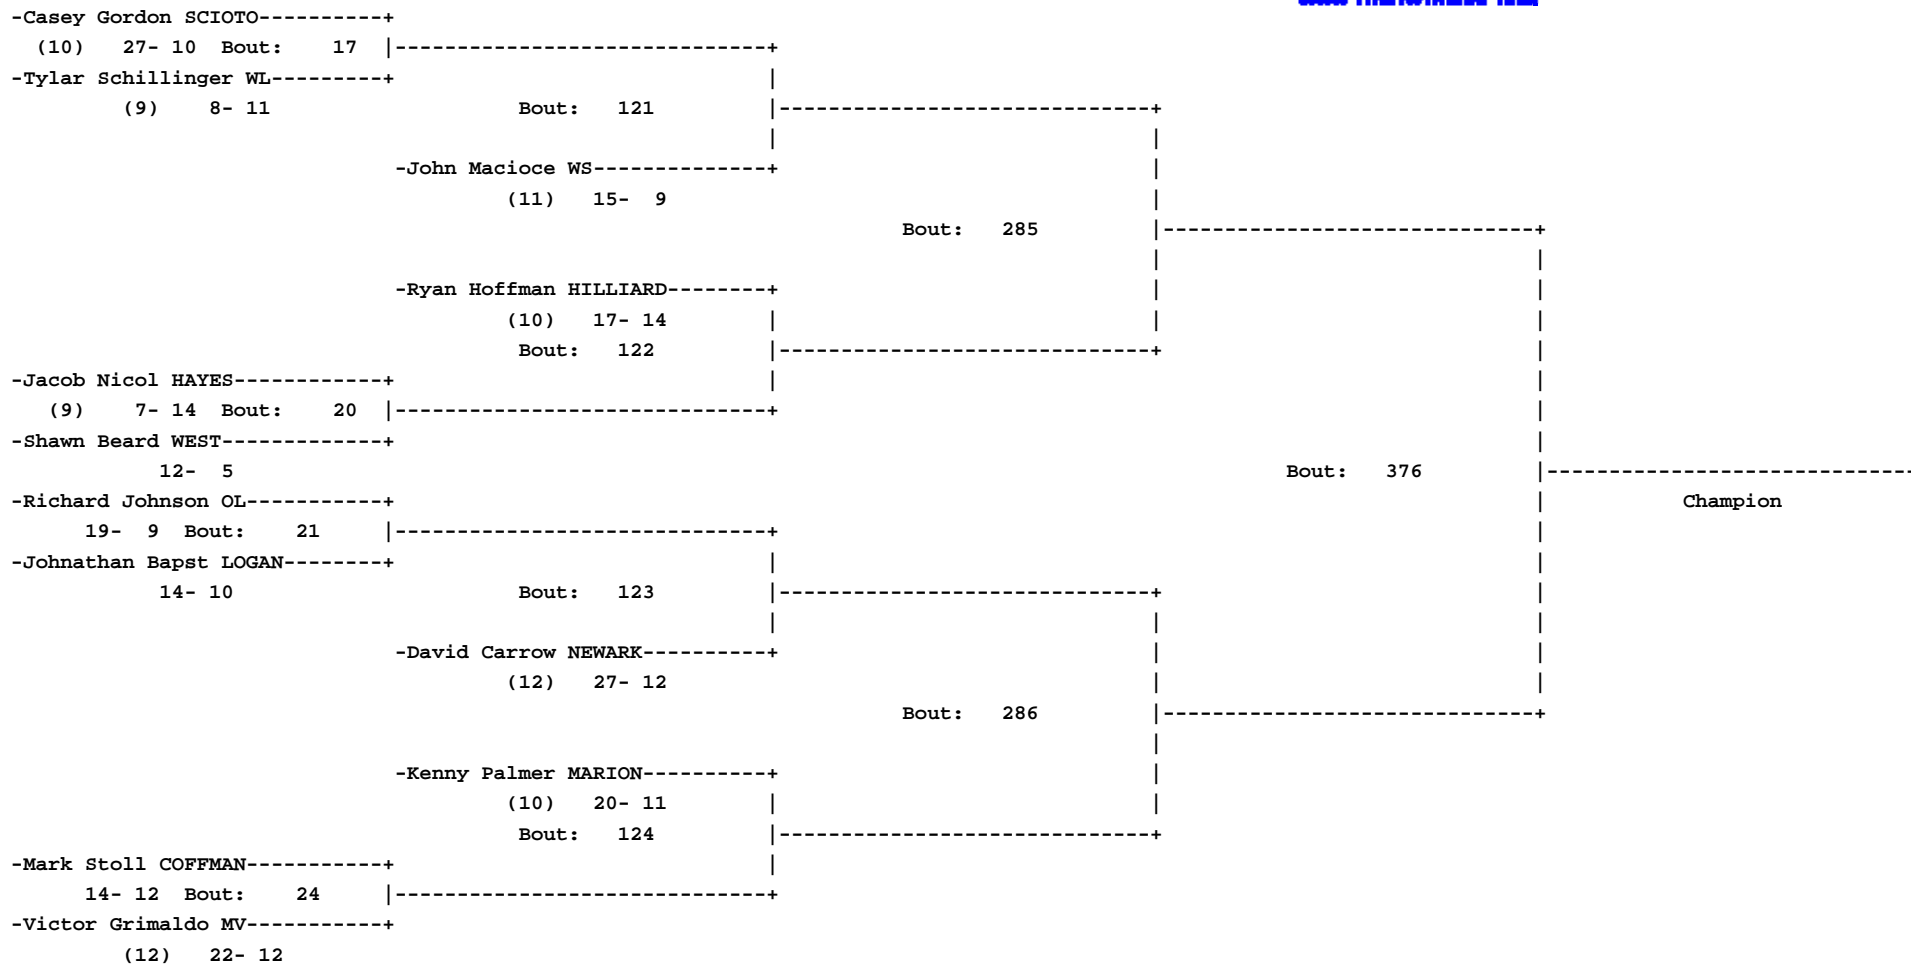

2006 DIVISION I - WESTLAND
CENTRAL DISTRICT SECTIONAL TOURNAMENT

103

OhioWrestler E-Group

www.OhioWrestler.com

**2006 DIVISION I - WESTLAND
CENTRAL DISTRICT SECTIONAL TOURNAMENT**

OhioWrestler E-Group

www.OhioWrestler.com