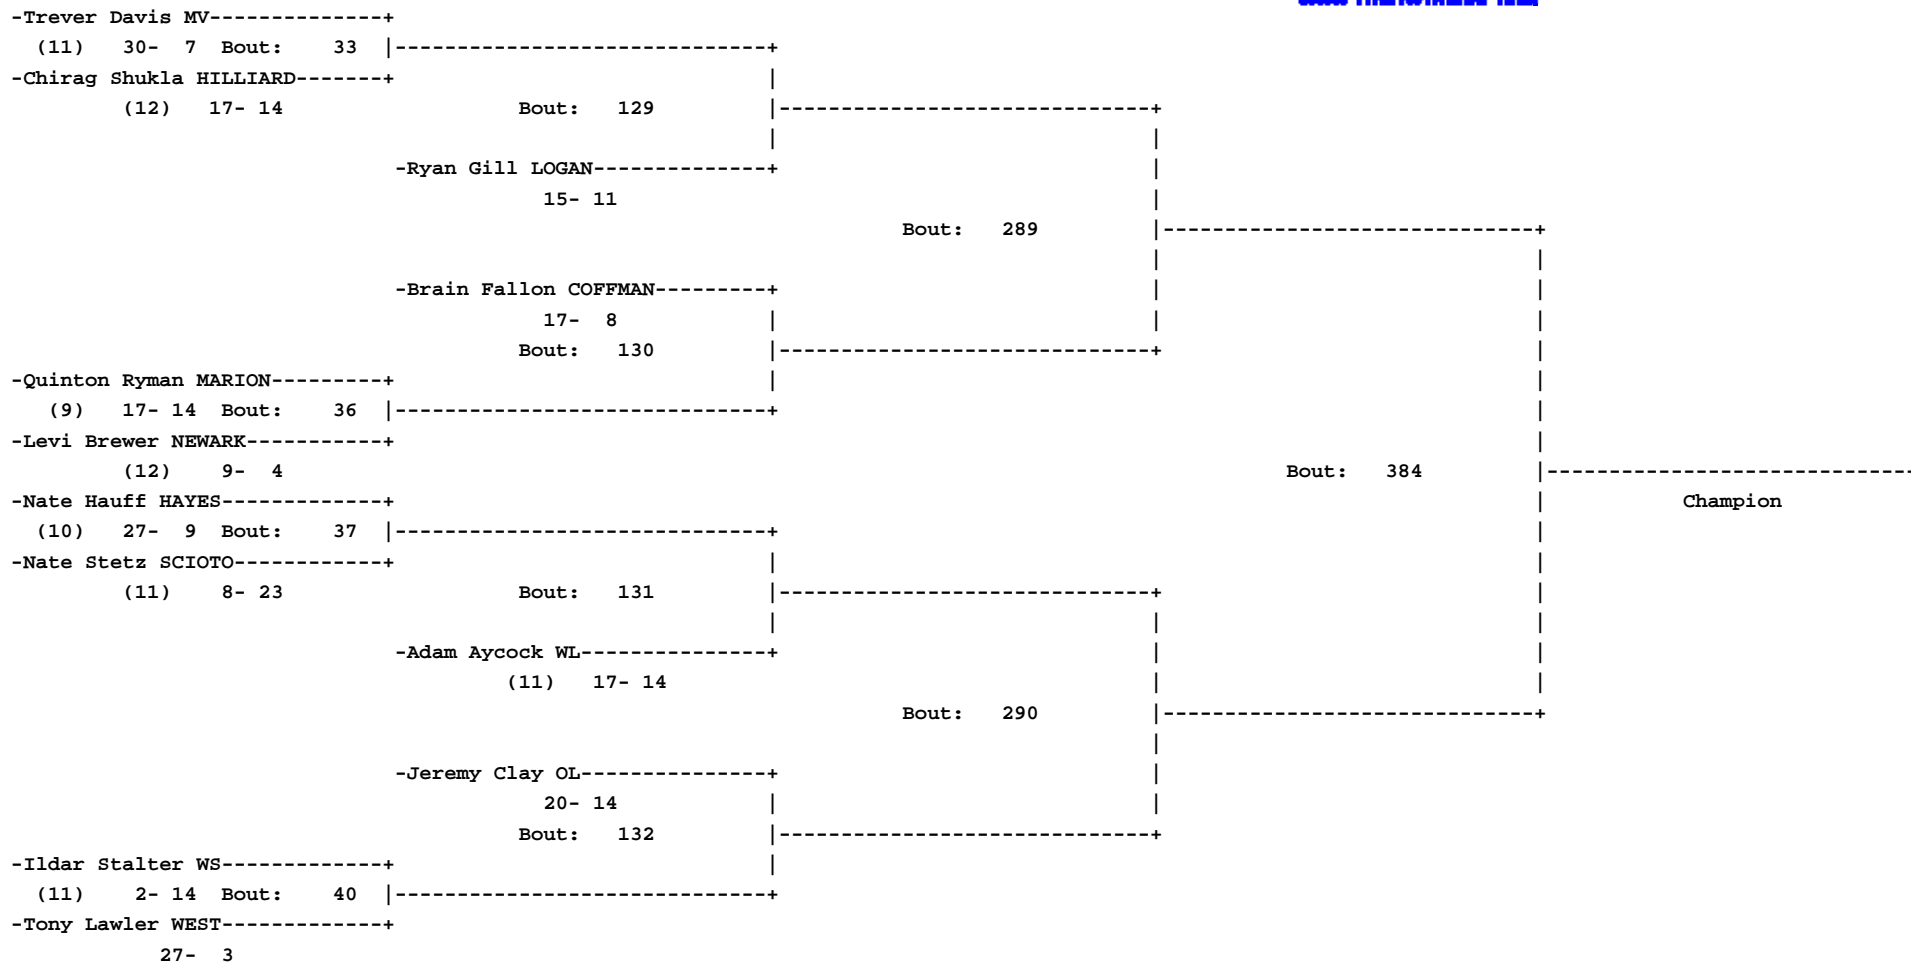

2006 DIVISION I - WESTLAND
CENTRAL DISTRICT SECTIONAL TOURNAMENT

130

OhioWrestler E-Group

www.OhioWrestler.com